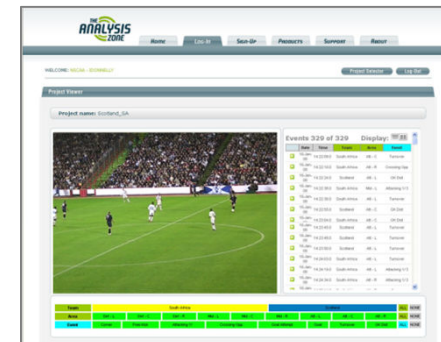

To upload data you need to have...

- A full version of Focus X2
- A subscription to TAZ
- An internet connection (with the exception of an analogue/dial-up connection)
- A Coach login to an account at TAZ

Capture

Analyse

Upload

Share

The technology is great and we have found it invaluable. The players enjoy it and that is important.

Craig Levein (Manager, Scotland National Team)

The ability to enter data real-time during tournaments or during practice is really beneficial.