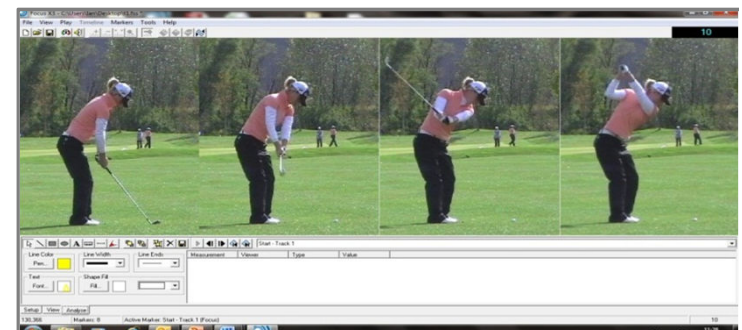

Focus X2

Focus X2 is one of the world's most popular analysis software tools and has become an essential and integral part of coaching and education programmes at all levels around the world. Focus provides the ability to generate a more complete and accurate picture of performance than ever before.

It combines a simple, flexible design with a range of unique and powerful analysis tools to bring in-depth analysis potential to all. Focus X2 is an essential tool for those in the business of developing and supporting athletes.

Focus X3

Focus X3 is our dynamic, multi-screen analysis system that enables technique analysis and aspects of tactical analysis to be analysed more effectively than ever before.

Our powerful, innovative, and flexible multi-screen functionality allows performance to be assessed and analysed side-by-side. Using up to four screens, the performance of your athlete can be compared to that of a model performer carrying out the same skill. Alternatively, you may wish to view the same action from different camera angles, or to compare 'before and after' scenarios.

Powerful
Flexible
Affordable