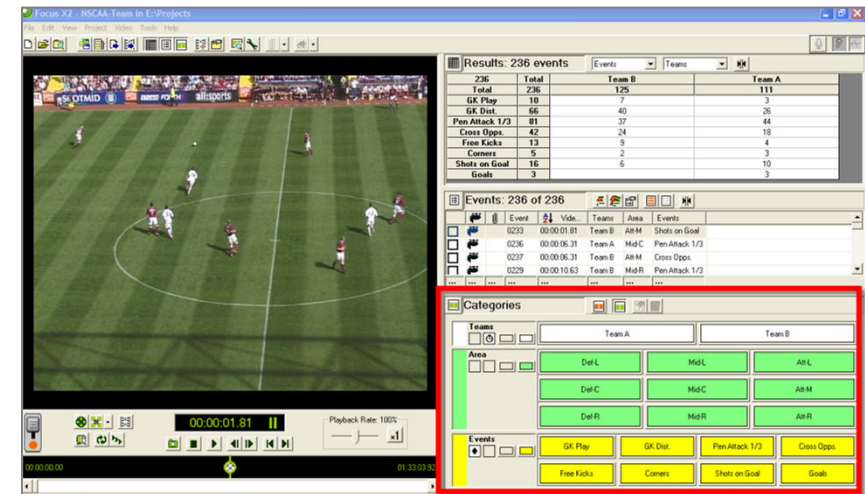

Focus Voice:

Voice-recognition data entry is here!

Focus Voice marks a new era in performance technology. This revolutionary new functionality completely transforms the way you enter and review all of your analysis data.

This unique solution utilises the latest voice recognition technology to provide you with the ability to carry out your analysis faster and in a more accurate, innovative way than ever before.

Focus Voice uses speech recognition facilities built into Windows (Microsoft Office is required) and adds a special interface to Focus. Instead of pressing keys or clicking the mouse, Focus Voice enables you to speak directly to your computer when you are logging information or reviewing your analysis.