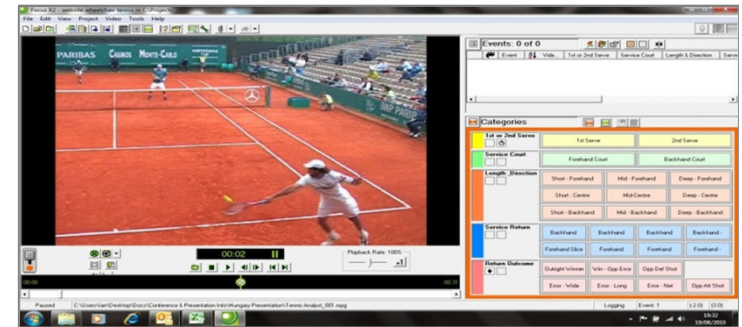

Focus X2

Focus X2 is one of the world's most popular analysis software tools and has become an essential and integral part of coaching and education programmes at all levels around the world. Focus provides the ability to generate a more complete and accurate picture of performance than ever before.

It combines a simple, flexible design with a range of unique and powerful analysis tools to bring in-depth analysis potential to all. Focus X2 is an essential tool for those in the business of developing and supporting athletes.

Focus X3

Focus X3 is our dynamic, multi-screen analysis system that enables technique analysis and aspects of tactical analysis to be analysed more effectively than ever before.

Our powerful, innovative, and flexible multi-screen functionality allows performance to be assessed and analysed side-by-side. Using up to four screens, the performance of your athlete can be compared to that of a model performer carrying out the same skill. Alternatively, you may wish to view the same action from different camera angles, or to compare 'before and after' scenarios.

Powerful
Flexible
Affordable